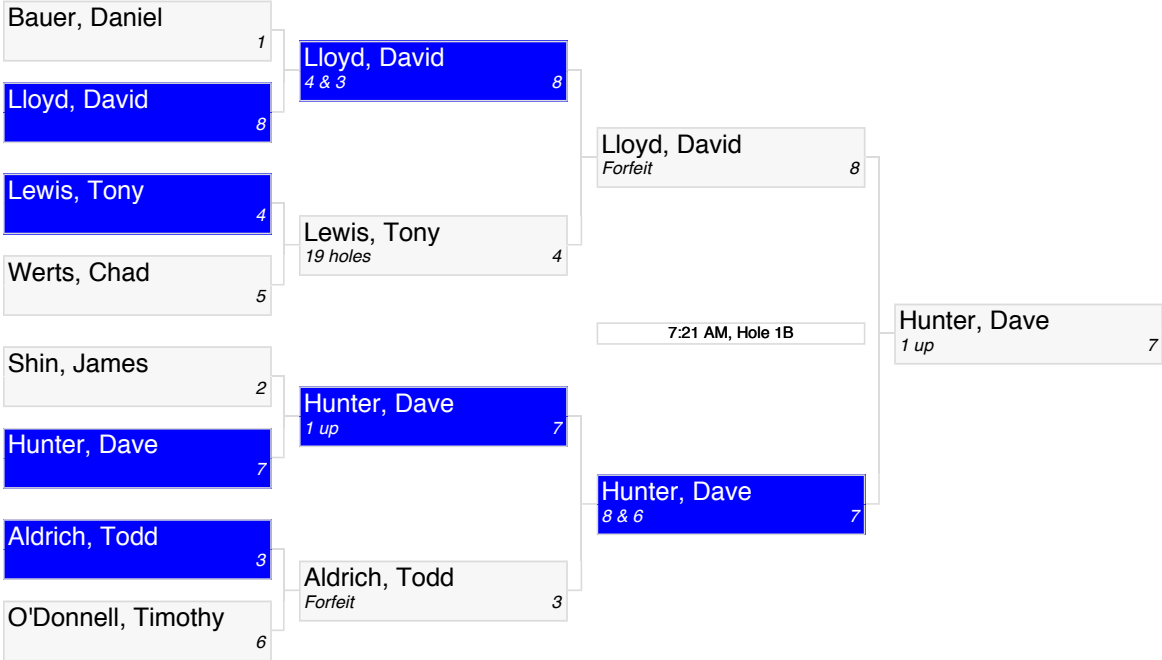

2023 - Match Play

Allenmore Men's Club 2023 Match Play

LOW HANDICAP CONSOLATION

Rd 2.5 5/8-5/13 - Sat, May 13   Rd3 5/8-5/19 - Fri, May 19   Championship 5/20 - Sat, May 20